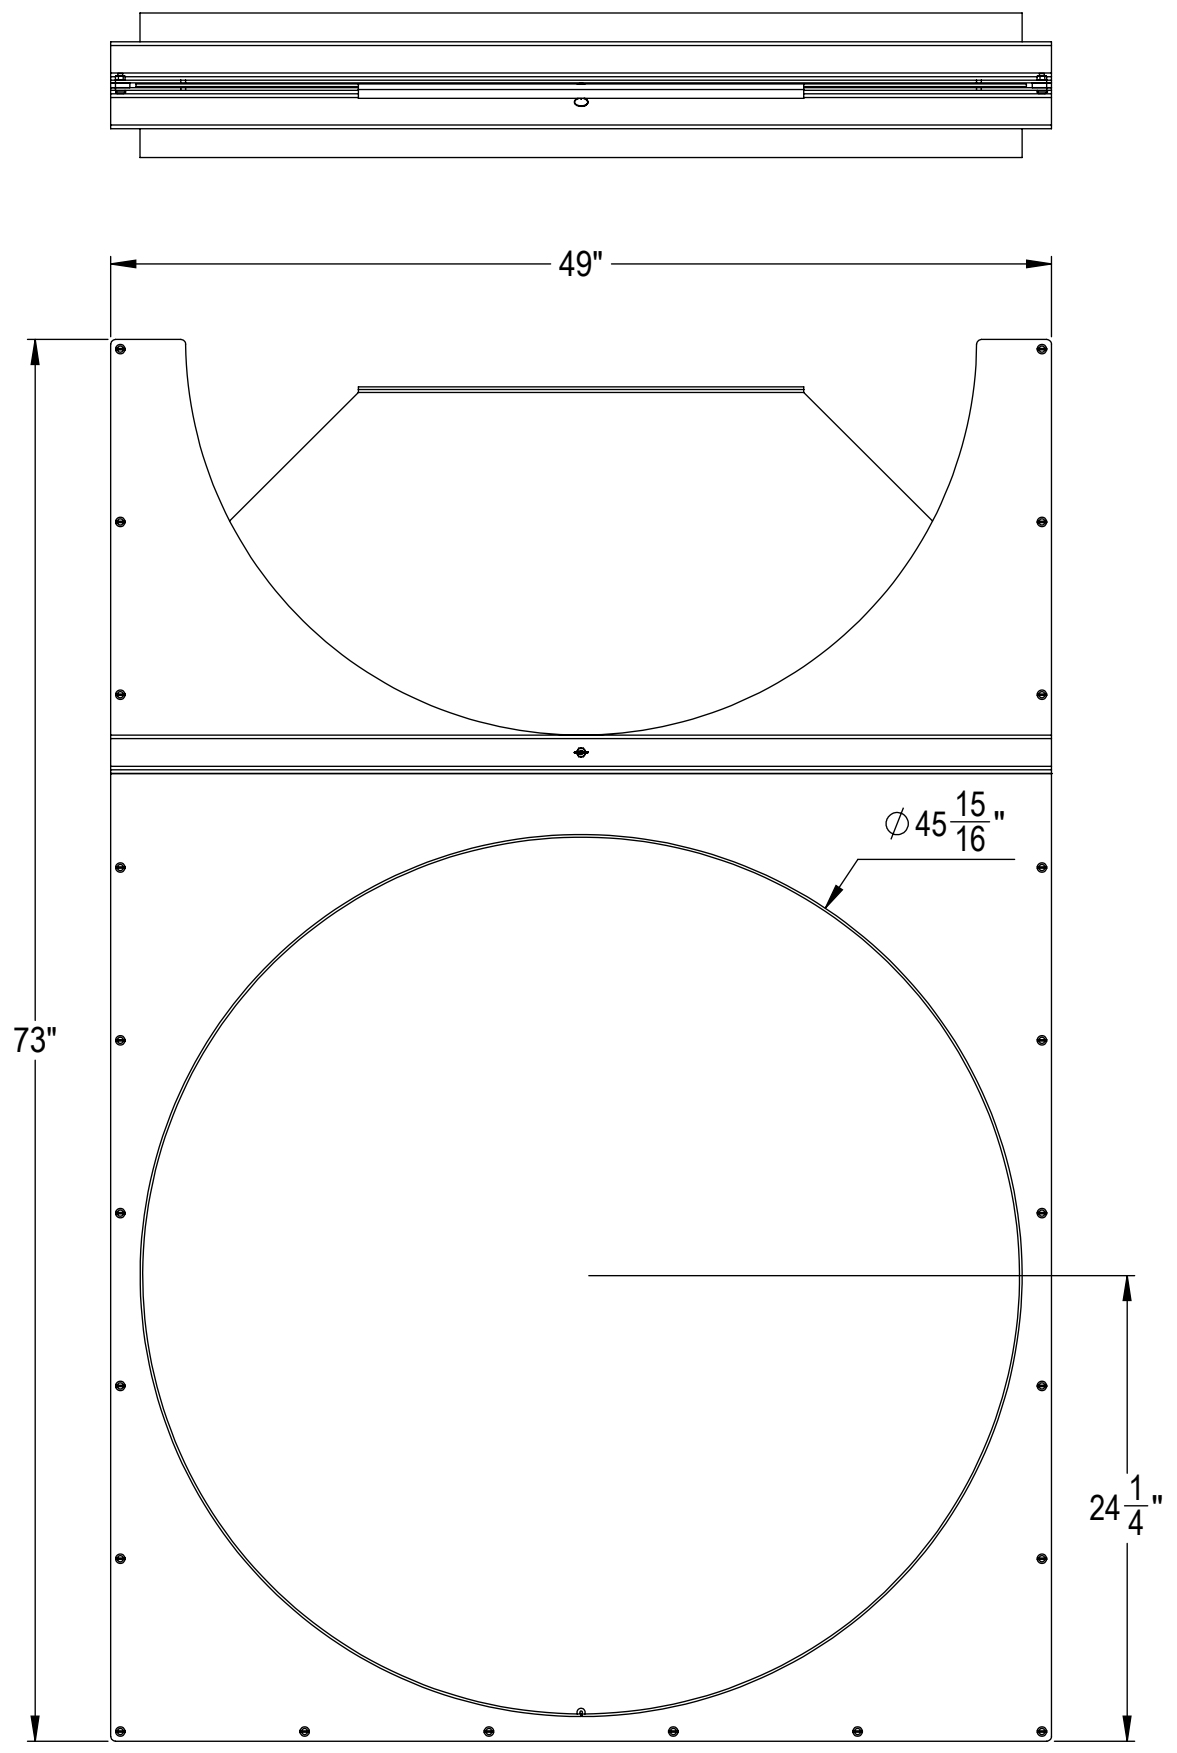

Scale: 1:10

Sheet

Winkler Blastgates

Drawn By: BJJ Reviewed By: MJT

Project

46" Fabricated Full Blast Gate

Date
Thursday, April 8, 2021

Part No
FFG46

Sheet No
46 Inch