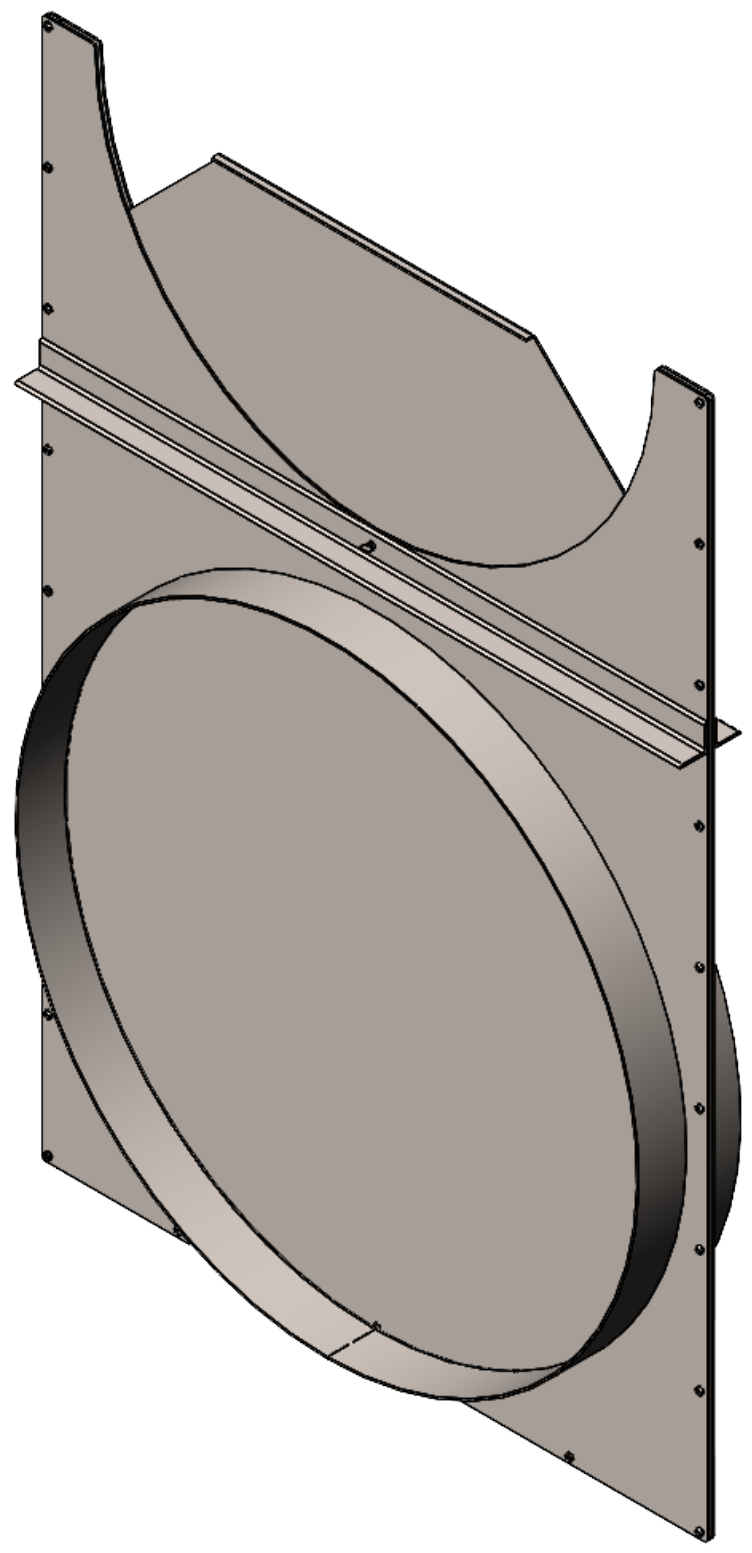

Winkler.

BLASTGATES

A division of AGI FABRICATORS LLC

7000 W Calumet Rd
Milwaukee, WI 53223
Phone (414) 438-6700
agifabricators.com

NOTICE:
THIS DRAWING AND DESIGN MADE EXCLUSIVELY FOR THE
PARTY NAMED IN THE TITLE BLOCK AND REMAINS THE
PROPERTY OF AGI FABRICATORS AND MAY NOT BE
REPRODUCED OR COPIED IN WHOLE OR PART BY ANY
METHOD WITHOUT PRIOR CONSENT OF AGI FABRICATORS

Scale: 1:10

Sheet

Winkler Blastgates

Drawn By: BJJ Reviewed By: MJT

Project

46" Fabricated Full Blast Gate

Date
Thursday, April 8, 2021

Part No
FFG46

Sheet No
46 Inch