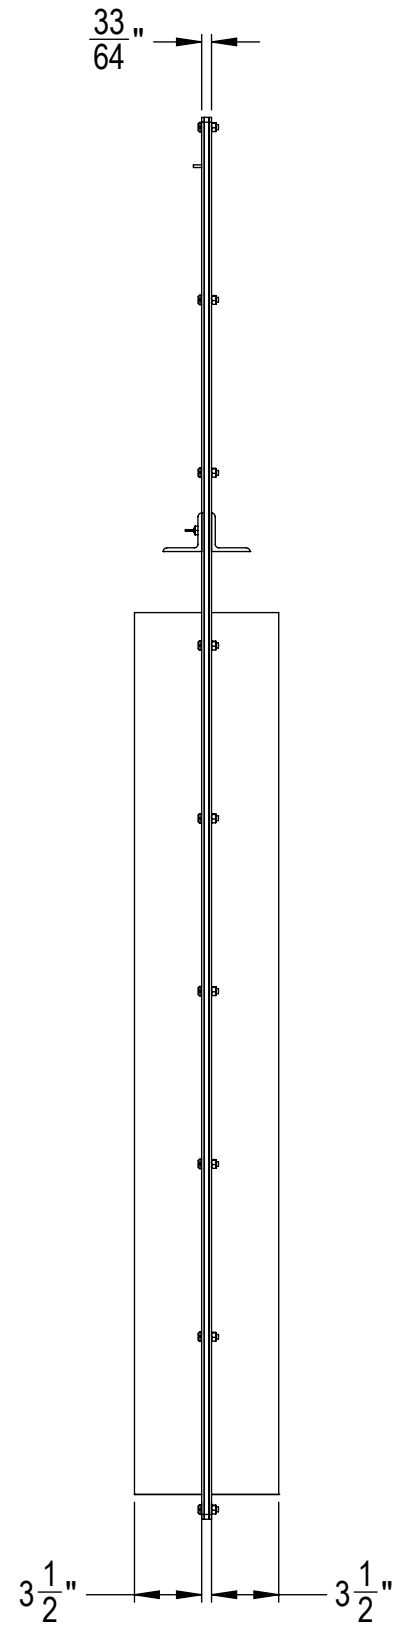

Winkler.

BLASTGATES

A division of AGI FABRICATORS LLC

7000 W Calumet Rd
Milwaukee, WI 53223
Phone (414) 438-6700
agifabricators.com

NOTICE:
THIS DRAWING AND DESIGN MADE EXCLUSIVELY FOR THE
PARTY NAMED IN THE TITLE BLOCK AND REMAINS THE
PROPERTY OF AGI FABRICATORS AND MAY NOT BE
REPRODUCED OR COPIED IN WHOLE OR PART BY ANY
METHOD WITHOUT PRIOR CONSENT OF AGI FABRICATORS

Scale: 1:10

Sheet

Winkler Blastgates

Drawn By: BJJ Reviewed By: MJT

Project

46" Fabricated Full Blast Gate

Date
Thursday, April 8, 2021

Part No
FFG46

Sheet No
46 Inch